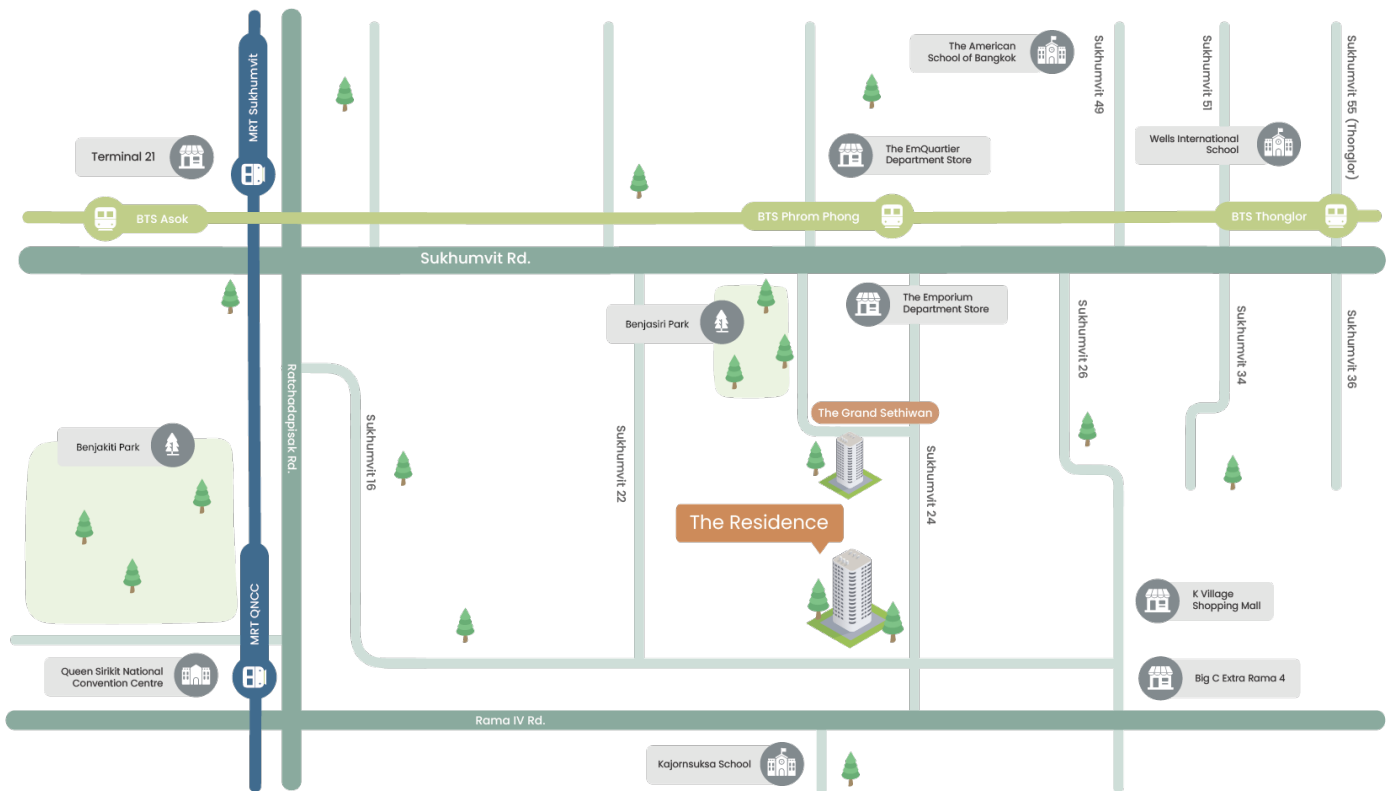

THE RESIDENCE

Shopping Malls

- The Emporium
- The Emquartier
- K Village Shopping Mall
- Big C Extra Rama 4

Public Spaces and Landmarks

- Queen Sirikit National Convention Centre
- Benjasiri Park
- Starbucks Camp Davis

Transportation

- BTS Phrom Phong Station
- BTS Thonglor
- BTS Asok
- MRT Sukhumvit Station (Subway)

The Residence

+662 259 4000, +662 260 9717,

+662 260 9691-5

92 Soi Sukhumvit 24, Sukhumvit Rd., Klongton

Klongtoey, Bangkok 10110